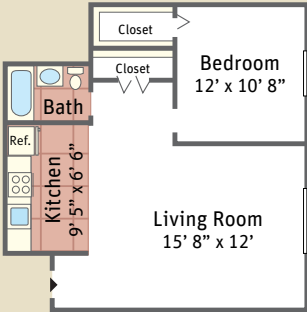

BLUE GRASS
ESTATES

YOUR COMMUNITY, YOUR HOME!

Floorplans

One Bedroom Jr.

460 Square Feet

One Bedroom

660 Square Feet

Two Bedroom

930 Square Feet

Three Bedroom

1,050 Square Feet

Floorplans not to scale. Details vary from residence to residence and are not necessarily built exactly as indicated above.

Blue Grass Estates

Blue Grass Estates has a serene park-like setting that is perfectly located in the heart of Northeast Philadelphia. With four spacious floorplans to choose from, you will find the home that is right for you. Professional management and maintenance staff assure you of the carefree lifestyle that you desire in apartment home living.