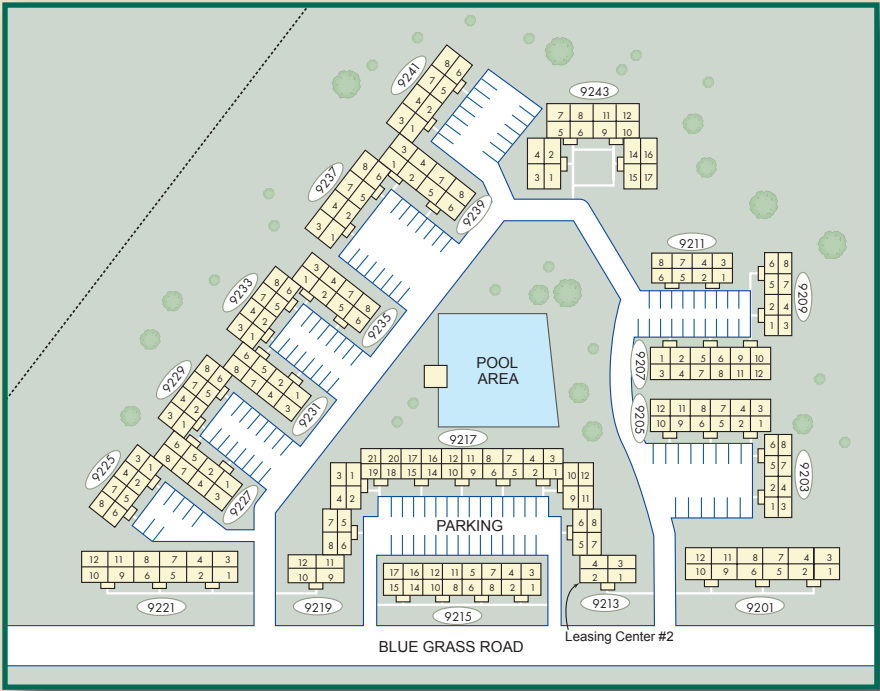

930 Square Feet

Three Bedroom

1,050 Square Feet

Floorplans not to scale. Details vary from residence to residence and are not necessarily built exactly as indicated above.

Blue Grass Estates

Blue Grass Estates has a serene park-like setting that is perfectly located in the heart of Northeast Philadelphia. With four spacious floorplans to choose from, you will find the home that is right for you. Professional management and maintenance staff assure you of the carefree lifestyle that you desire in apartment home living.

Our ideal central location puts you in the heart of shopping, recreation, cultural entertainment and great restaurants. With easy access to I-95, Route 1 and the Pennsylvania Turnpike, you can relax and enjoy a convenient and comfortable lifestyle.