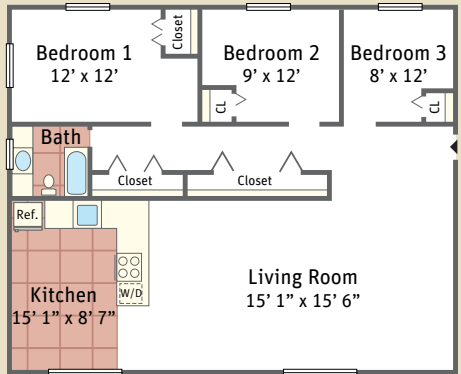

BLUE GRASS
ESTATES

YOUR COMMUNITY, YOUR HOME!

Floorplans

One Bedroom Jr.

460 Square Feet

One Bedroom

660 Square Feet

Two Bedroom

930 Square Feet

Three Bedroom

1,050 Square Feet

Floorplans not to scale. Details vary from residence to residence and are not necessarily built exactly as indicated above.

Blue Grass Estates

Blue Grass Estates has a serene park-like setting that is perfectly located in the heart of Northeast Philadelphia. With four spacious floorplans to choose from, you will find the home that is right for you. Professional management and maintenance staff assure you of the carefree lifestyle that you desire in apartment home living.