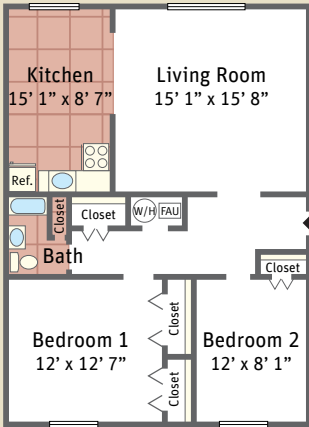

BLUE GRASS
ESTATES

YOUR COMMUNITY, YOUR HOME!

Floorplans

One Bedroom Jr.

460 Square Feet

One Bedroom

660 Square Feet

Two Bedroom

930 Square Feet

Three Bedroom

1,050 Square Feet

Floorplans not to scale. Details vary from residence to residence and are not necessarily built exactly as indicated above.

Blue Grass Estates

Blue Grass Estates has a serene park-like setting that is perfectly located in the heart of Northeast Philadelphia. With four spacious floorplans to choose from, you will find the home that is right for you. Professional management and maintenance staff assure you of the carefree lifestyle that you desire in apartment home living.