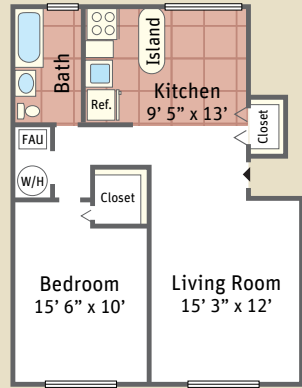

BLUE GRASS
ESTATES

YOUR COMMUNITY, YOUR HOME!

Floorplans

One Bedroom Jr.

460 Square Feet

One Bedroom

660 Square Feet

Two Bedroom

930 Square Feet

Three Bedroom

1,050 Square Feet

Floorplans not to scale. Details vary from residence to residence and are not necessarily built exactly as indicated above.

Blue Grass Estates

Blue Grass Estates has a serene park-like setting that is perfectly located in the heart of Northeast Philadelphia. With four spacious floorplans to choose from, you will find the home that is right for you. Professional management and maintenance staff assure you of the carefree lifestyle that you desire in apartment home living.