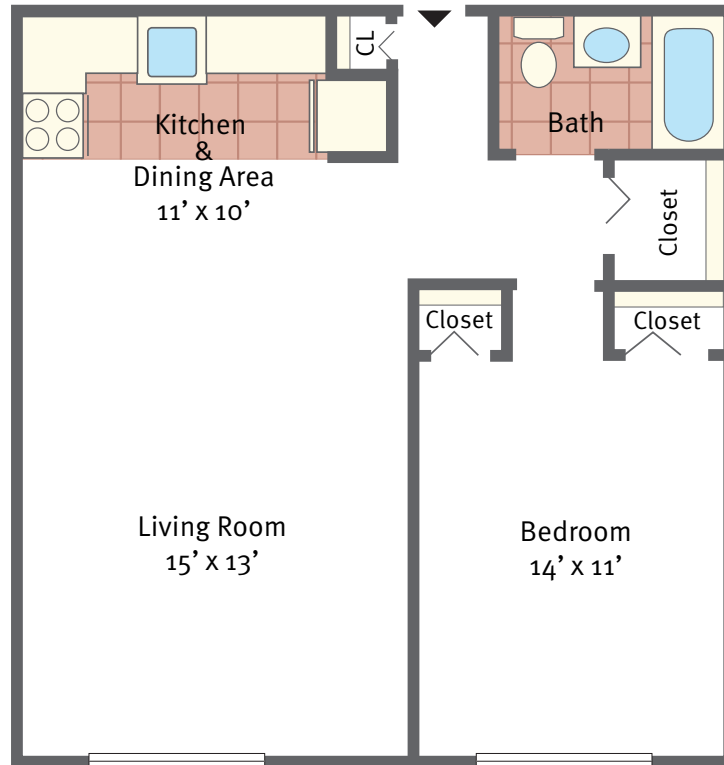

BIRCHWOOD HILL

APARTMENTS

5115 Wissahickon Avenue • Philadelphia, PA 19144 • (p) 215.849.6186 • (f) 215.849.8955
birchwoodhill@altmanco.com • www.altmanco.com

One Bedroom
459 Square Feet

Floorplans not to scale. Details vary from residence to residence and are not necessarily built exactly as indicated above.